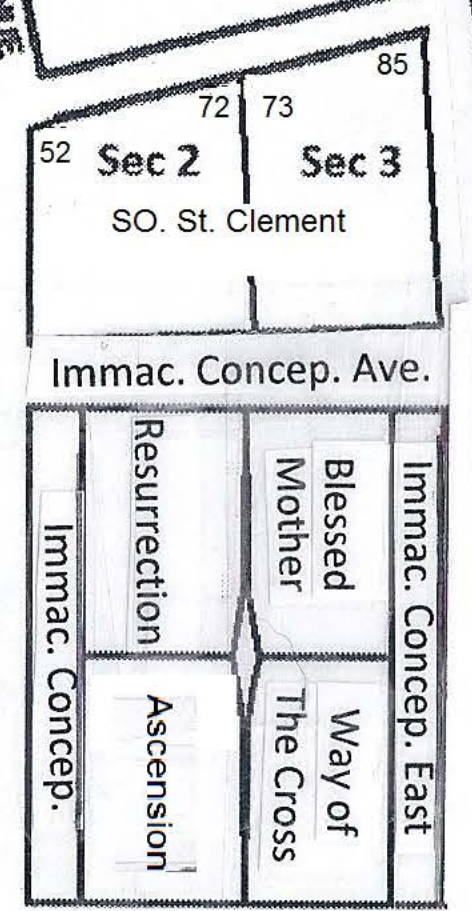

*** RELIGIOUS SECTION**
 # 1 - St. Charles Path
 # 2 - St. Ann Path

HOLY CROSS CEMETERY, MALDEN

175 Broadway, Malden MA
 Main Tel. 1-781-322-6300